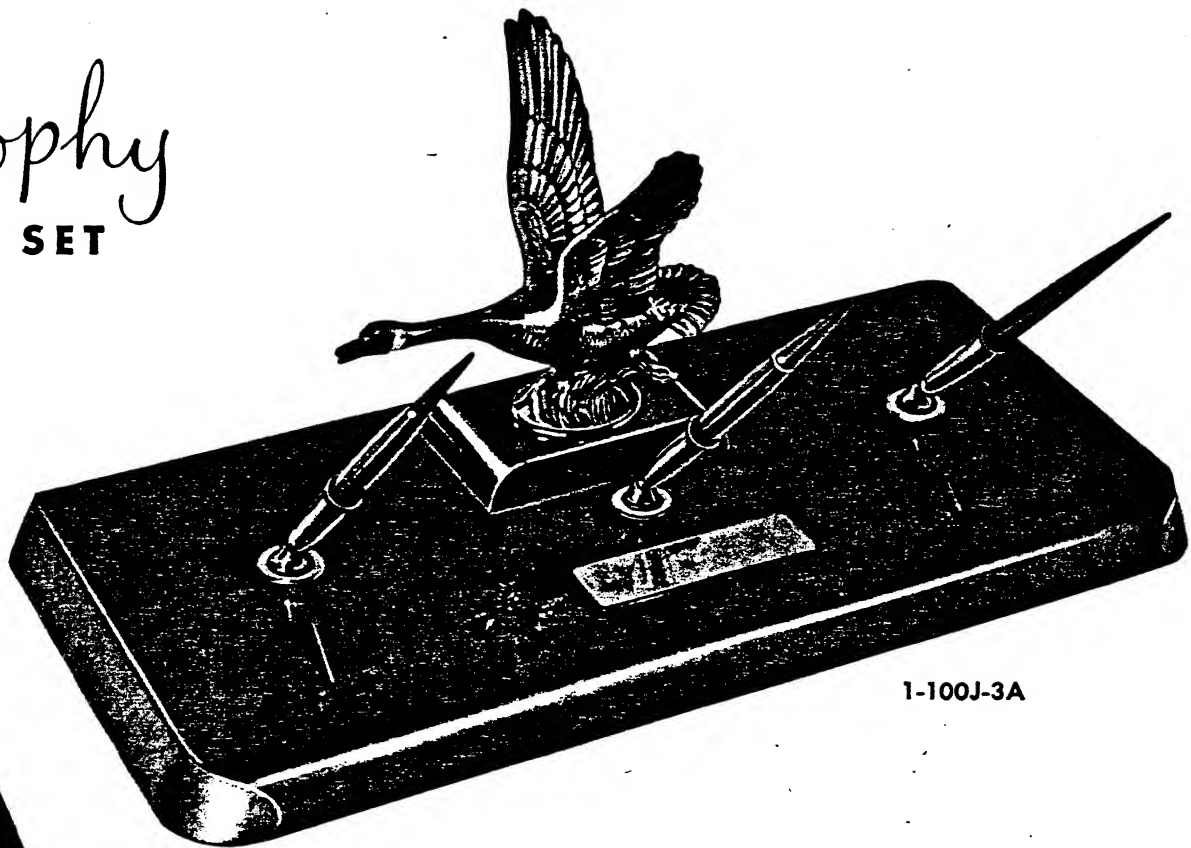

Trophy

DESK SET

1-100J-3A